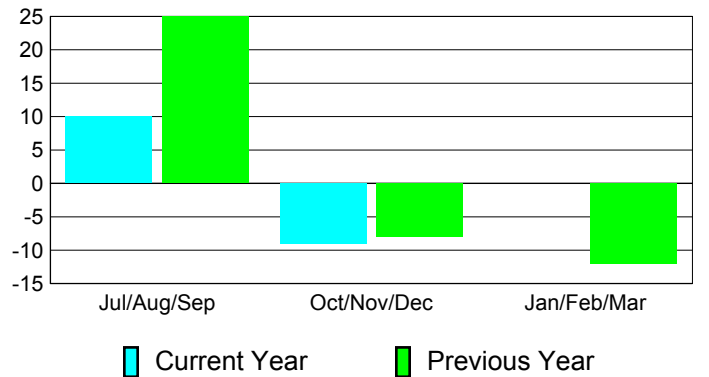

Club Results 2010-2011

Goal, New, Dropped, Gain/Loss

MEMBERSHIP

Membership Results
2010-2011

Membership
2009-2010

Month	Net Memb Goal	Actual New Memb	Actual Dropped Memb	Gain/Loss of Memb	Gain/Loss of Memb
Jul/Aug/Sep	0	57	-47	10	25
Oct/Nov/Dec	0	36	-45	-9	-8
Jan/Feb/Mar	5	43	-43	0	-12
Totals	5	136	-135	1	5

Membership Results 2010-2011

Goal, New, Dropped, Gain/Loss

Comparison of Club Gain/Loss

Current Year Compared to the Previous Year

Comparison of Membership Gain/Loss

Current Year Compared to the Previous Year

YTD Status Quo Clubs 2010-2011

Status Quo Clubs Compared to Status Quo Members

Gender Comparison 2010-2011

Jul/Aug/Sep

Oct/Nov/Dec

Jan/Feb/Mar

Male

Female