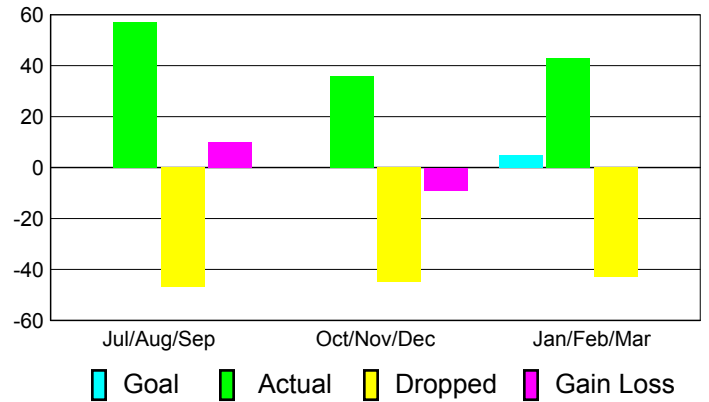

2010-2011 GMT Reports for District (or Undistricted) **District 22 W**

GMT: **ED J LECIUS**

Location: **MARYLAND**

GMT CA: **1**

CLUBS

Club Results
2010-2011

Clubs
2009-2010

Month	New Club Goal	Actual New Clubs	Actual Dropped Clubs	Gain/Loss of Clubs	Gain/Loss of Clubs
Jul/Aug/Sep	0	0	0	0	0
Oct/Nov/Dec	0	0	0	0	0
Jan/Feb/Mar	0	0	0	0	0
Totals	0	0	0	0	0

Club Results 2010-2011

Goal, New, Dropped, Gain/Loss

MEMBERSHIP

Membership Results
2010-2011

Membership
2009-2010

Month	Net Memb Goal	Actual New Memb	Actual Dropped Memb	Gain/Loss of Memb	Gain/Loss of Memb
Jul/Aug/Sep	0	57	-47	10	25
Oct/Nov/Dec	0	36	-45	-9	-8
Jan/Feb/Mar	5	43	-43	0	-12
Totals	5	136	-135	1	5

Membership Results 2010-2011

Goal, New, Dropped, Gain/Loss

Comparison of Club Gain/Loss

Current Year Compared to the Previous Year

Comparison of Membership Gain/Loss

Current Year Compared to the Previous Year