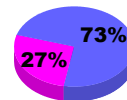

Membership Results 2010-2011

Goal, New, Dropped, Gain/Loss

Comparison of Club Gain/Loss

Current Year Compared to the Previous Year

Comparison of Membership Gain/Loss

Current Year Compared to the Previous Year

YTD Status Quo Clubs 2010-2011

Status Quo Clubs Compared to Status Quo Members

Gender Comparison 2010-2011

Jul/Aug/Sep

Oct/Nov/Dec

Jan/Feb/Mar

Male

Female